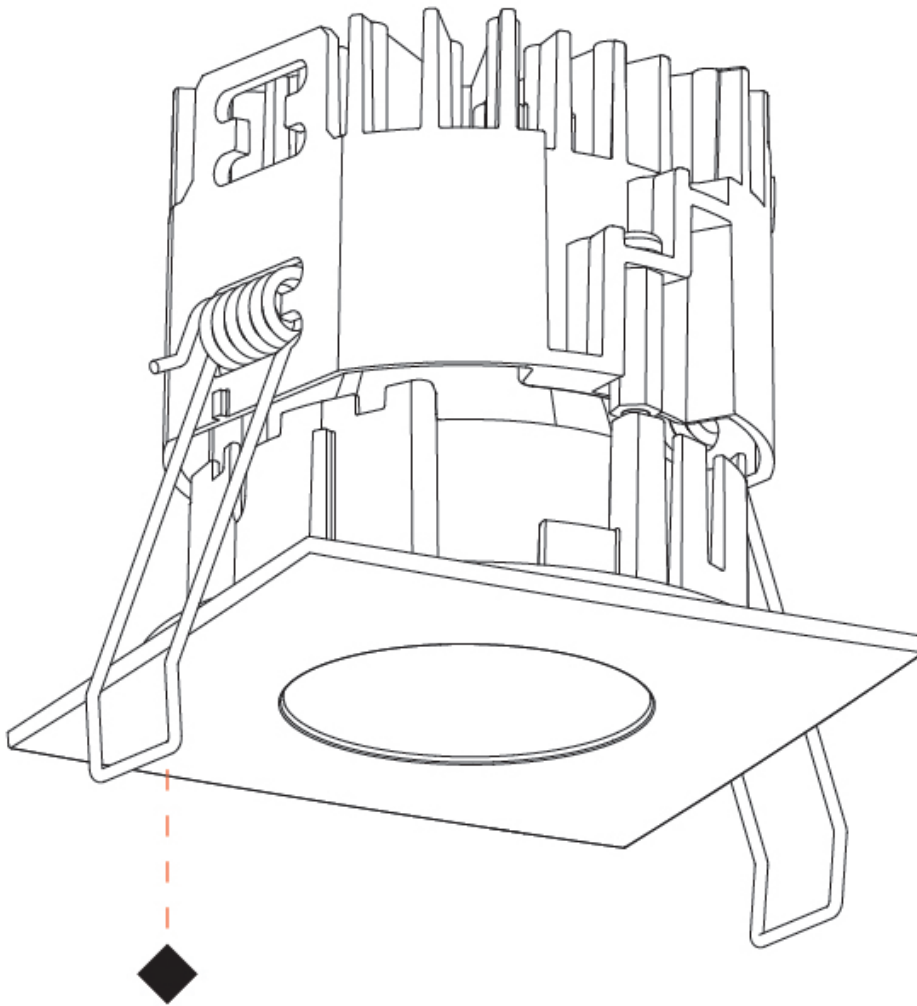

OIKO PRO SQUARE FIXED RECESSED

A350105-

PROJECT _____

TYPE _____

SPECIFIER _____

QUANTITY _____

DATE _____

A