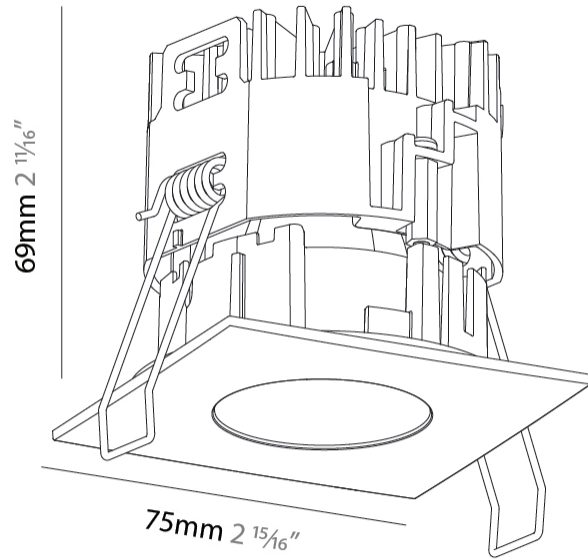

PHYSICAL

Aperture Sizes - Downlights: 1"
Shape: Square
Length (mm): 75
Length (in): 2 ¹⁵/₁₆"
Width (mm): 75
Width (in): 2 ¹⁵/₁₆"
Height (mm): 69
Height (in): 2 ⁷/₁₆"
Ceiling Thickness (mm): 1 - 25
Ceiling Thickness (in): 1/16 - 1 3/16
Min. Recessing Depth (mm): 70
Min. Recessing Depth (in): 2 ³/₄"
Weight (kg): 0.209
Diffuser: Lens Pack - No Lens / Opal / Linear Spread Lens / Honeycomb / Spread Lens
Fixture Finish: SSR / BKV / CWI / CRY / HAB / UFT / ITA / RUA / FTG / MYG / LOD / PUS / FRO / FUP / KIA / POP / BLS / SPG / MEY / GOH / CHC / COM / ABZ / JAG / OBR / MOS / ROR
Fixture Material: Aluminum Die Cast
Cut-out Measurements: D. 68mm / 2 11/16"

ELECTRICAL

Lamp Type: LED (Zhaga Standard)
Input Wattage (W): 15
Total Output Wattage (W): 14.6
Dimming: Tri-Mode (Non-Dimming and Phase Dimming (120Vac only) and 0-10V Dimming)
Driver Included: Yes
Driver Location: Remote
Driver Type: Constant Current - Universal
Driver Class: Class 2
Input Voltage (V): 120 - 277
Constant Current (MA): 350

LED

Number of LEDs: 1
Color Temperature (°K): 2700 / 3000 / 3500 / 4000
Max. Delivered Lumen (lm): 1326 / 1332 / 1395 / 1408
CRI: >90 CRI
Lamp Life (hrs): 50000

OPTICAL

Reflector°: 36

RATINGS AND CERTIFICATIONS

Certified By: Certified for North American Standards
IP rating: IP54