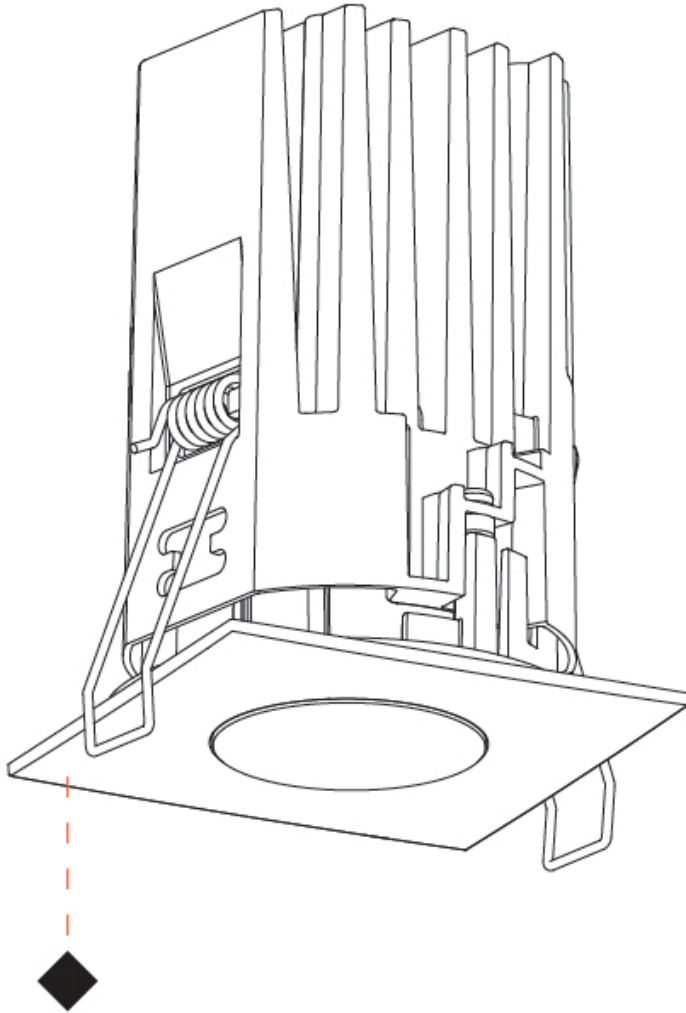

OIKO PRO SQUARE WALLWASH RECESSED

A35969-

PROJECT	_____
TYPE	_____
SPECIFIER	_____
QUANTITY	_____
DATE	_____