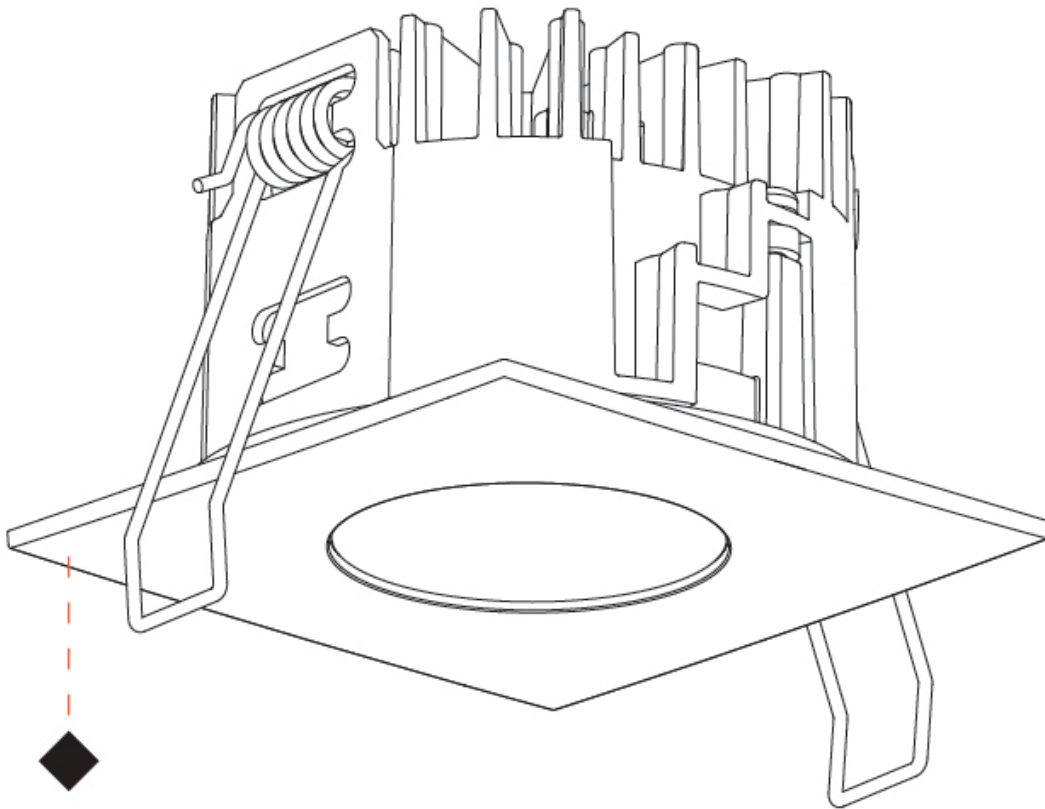

OIKO PRO SQUARE FIXED RECESSED

A350104-

PROJECT	_____
TYPE	_____
SPECIFIER	_____
QUANTITY	_____
DATE	_____

A