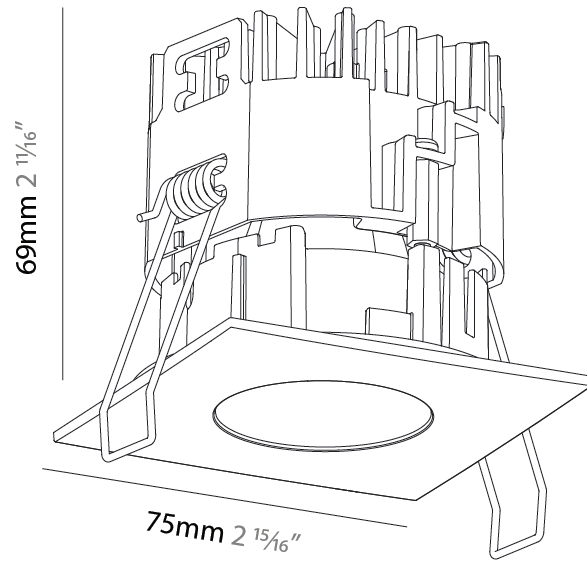

PHYSICAL

Aperture Sizes - Downlights: 1"
Shape: Square
Length (mm): 75
Length (in): 2 ¹⁵/₁₆"
Width (mm): 75
Width (in): 2 ¹⁵/₁₆"
Height (mm): 69
Height (in): 2 ⁷/₁₆"
Ceiling Thickness (mm): 1 - 25
Ceiling Thickness (in): 1/16 - 1 3/16
Min. Recessing Depth (mm): 70
Min. Recessing Depth (in): 2 ³/₄"
Weight (kg): 0.209
Diffuser: Lens Pack - No Lens / Opal / Linear Spread Lens / Honeycomb / Spread Lens
Fixture Finish: SSR / BKV / CWI / CRY / HAB / UFT / ITA / RUA / FTG / MYG / LOD / PUS / FRO / FUP / KIA / POP / BLS / SPG / MEY / GOH / CHC / COM / ABZ / JAG / OBR / MOS / ROR
Fixture Material: Aluminum Die Cast
Cut-out Measurements: D. 68mm / 2 11/16"

ELECTRICAL

Lamp Type: LED (Zhaga Standard)
Input Wattage (W): 16.4
Total Output Wattage (W): 14.6
Dimming: Tri-Mode (Non-Dimming and Phase Dimming (120Vac only) and 0-10V Dimming)
Driver Included: Yes
Driver Location: Remote
Driver Type: Constant Current - Universal
Driver Class: Class 2
Input Voltage (V): 120 - 277
Constant Current (MA): 350

LED

Number of LEDs: 1
Color Temperature (°K): 2700 / 3000 / 3500 / 4000
Max. Delivered Lumen (lm): 1096 / 1108 / 1160 / 1162
CRI: >90 CRI
Lamp Life (hrs): 50000

OPTICAL

Reflector°: 16

RATINGS AND CERTIFICATIONS

Certified By: Certified for North American Standards
IP rating: IP54